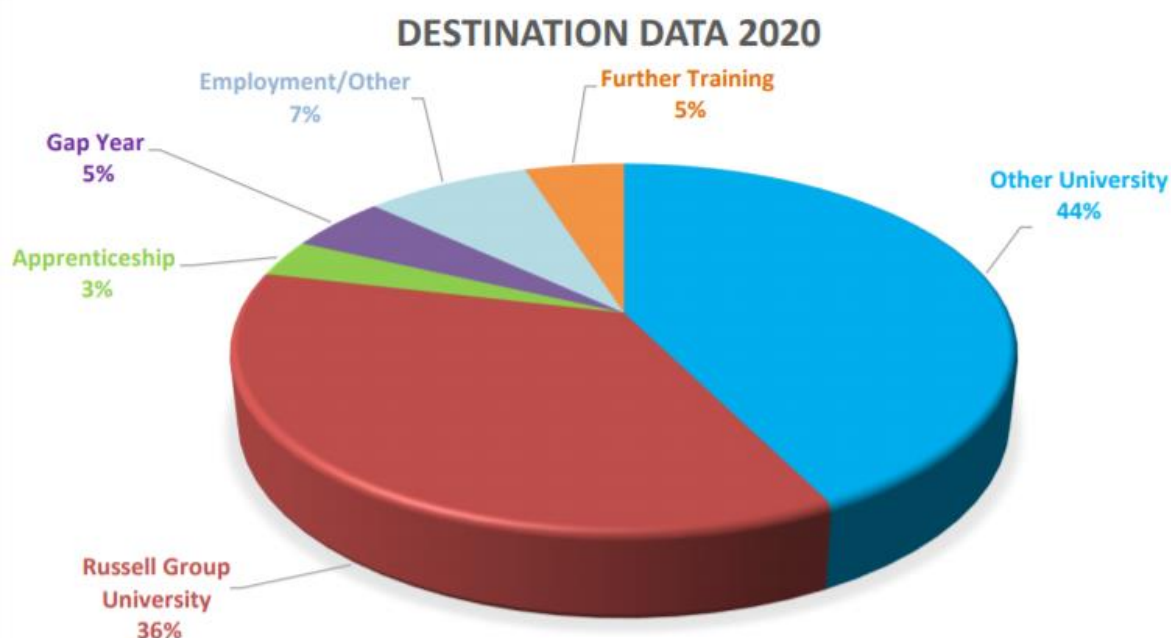

Year 13 Leaver Destinations 2020

Our most recent year 13 leavers are all on to the next stage of their journey. As a result of the students' hard work in combination with a highly talented and dedicated teaching and wider support staff network, our Year 13 have again recorded a magnificent set of results. They are now off to the Universities and destinations of their choice and we wish them continued success in the future.

A quarter of our students have secured a place at one of the prestigious Russell Group Universities, where they are studying courses such as English, Engineering, Medicine and Chemistry.

The careers support that the year 13 students receive is varied and wide ranging. It includes the following:

- On-site Academic and Industry speakers
- Talks from former students
- Opportunity to have an appointment with an Independent Careers Advisor
- Help with sourcing work placements
- Detailed university admissions guidance through UCAS
- Personal Statement and CV Preparation
- Tailored support for Oxbridge and other competitive entrance courses such as Medicine
- Mock Interviews
- Careers Bulletin disseminating full range of post-18 opportunities including apprenticeships, job vacancies and alternative training routes