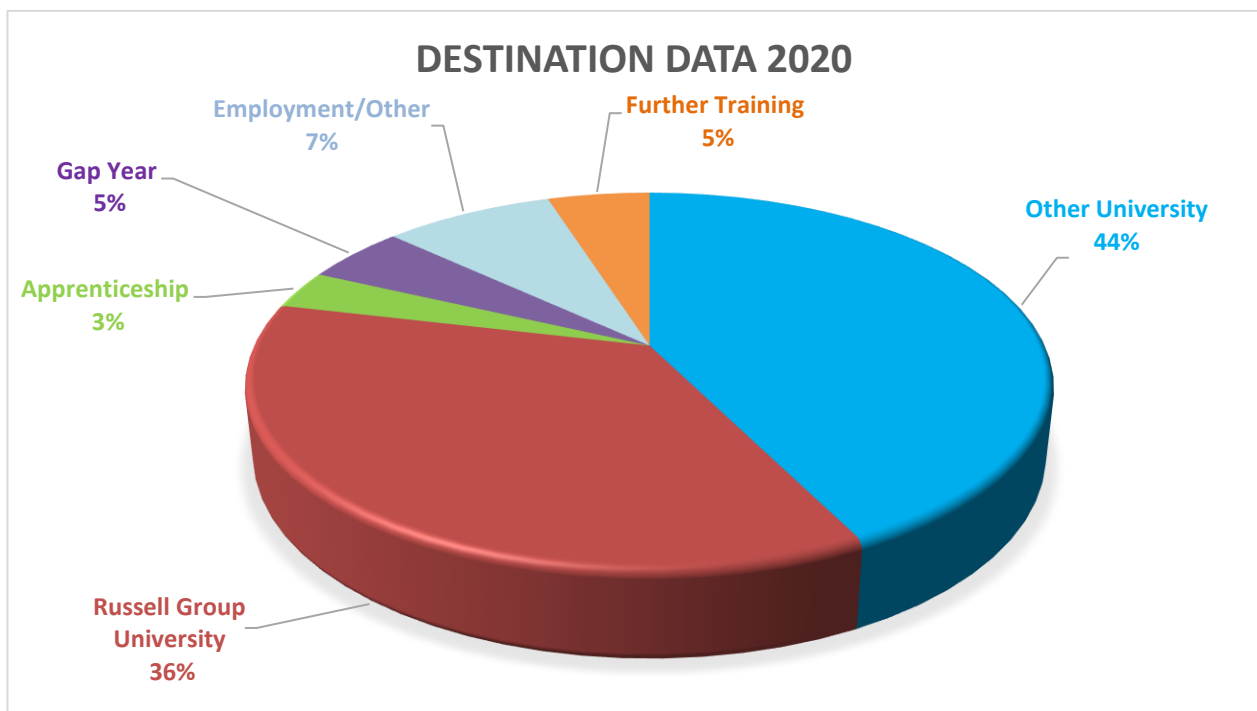

Year 13 University Destinations

Our most recent year 13 leavers are all on to the next stage of their journey. As a result of the students' hard work in combination with a highly talented and dedicated teaching and wider support staff network, our Year 13 have again recorded a magnificent set of results in very challenging times. They are now off to the Universities and destinations of their choice and we wish them continued success in the future.

Almost half of our students, going to university, have secured a place at one of the prestigious Russell Group Universities, where they are studying courses such as Maths, History, Pharmacy, Psychology and Politics.

The careers support that the year 13 students receive is varied and wide-ranging. It includes the following:

- On-site Academic and Industry speakers
- Talks from former students
- Opportunity to have an appointment with an Independent Careers Advisor
- Access to Unifrog, the complete destinations platform
- Help with sourcing work placements
- Detailed university admissions guidance through UCAS
- Personal Statement and CV Preparation
- Tailored support for Oxbridge and other competitive entrance courses such as Medicine
- Mock Interviews
- Careers Bulletin disseminating a full range of post-18 opportunities including apprenticeships, job vacancies and alternative training routes